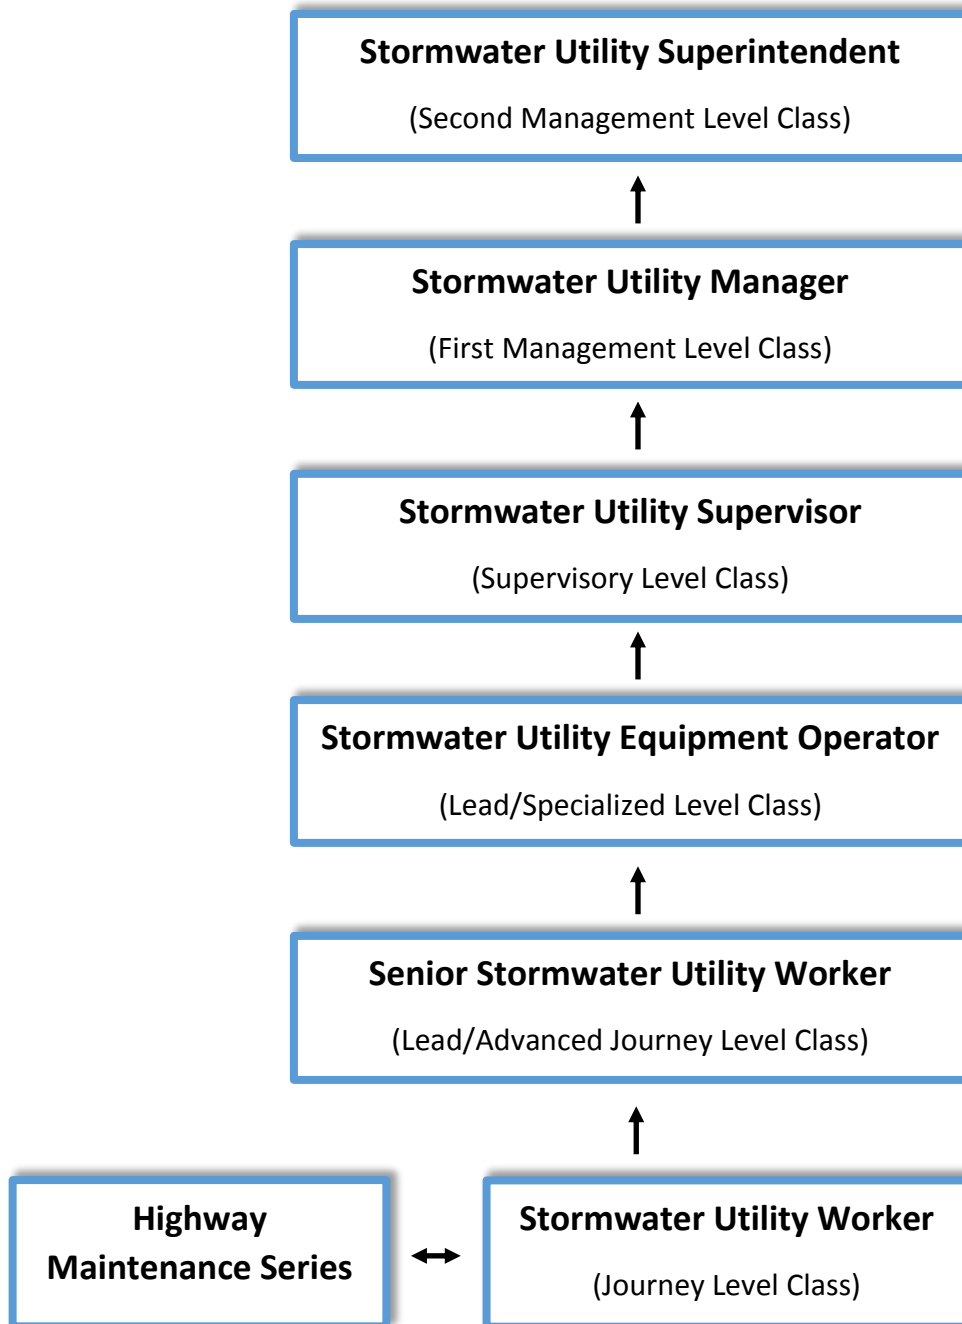

# Stormwater Utility Series

This information is intended to highlight a potential path for career advancement. For full job descriptions and associated minimum qualifications, please visit [www.personnel.saccounty.net](http://www.personnel.saccounty.net). Please note, job descriptions are subject to change. We encourage candidates to fully explore the opportunities available to them, and look forward to working together in service of all Sacramento County residents.